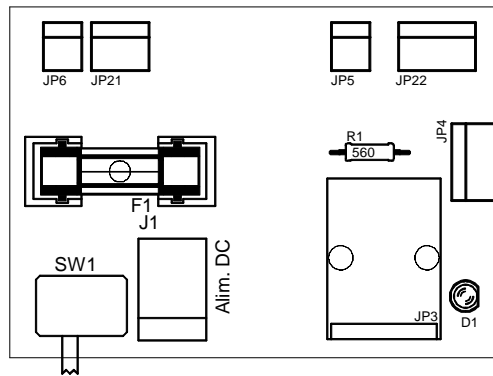

Scheda RV501r4/3

Schema By Adriano Gandolfo  
www.adriROBOT.it

Scheda\_smartcard

08/08/2006 16.04.48

Sheet: 1/1

WWW.adriROBOT.it by Adriano Gandolfo

Date: not saved!

TITLE: Scheda\_smartcard

Sheet: