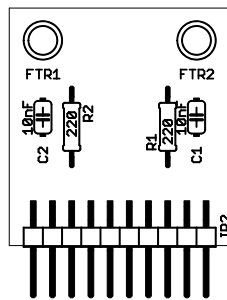

Schema By Adriano Gandolfo
www.adriROBOT.it

sensore_luce	
20/07/2006 13.12.00	
Sheet: 1/1	

WWW.adriROBOT.it by Adriano Gandolfo

Date: not saved!

TITLE: sensore_luce

Sheet: